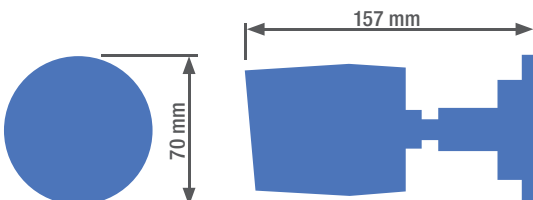

### DIMENSIONS

#### CAMERA

|                      |  |   |
|----------------------|--|---|
| Image sensor         | 1/2.8" CMOS, 2MP   |   |
| Effective pixels     | 1920(H) x 1080(V)  |   |
| Resolution           | Stream 1   | 1080P, 1,3MP, 720P (25/30 fps)              |
|                      | Stream 2   | 704x576, 640x480, 352x288, 320x240 (25 fps) |
| Electronic shutter   | 1/3s ~ 1/100.000s  |   |
| IR illumination      | 20 ~ 30 meters   |   |
| Minimum illumination | 0,01 lux F1.2 (AGC On) / 0,028 lux F2.0 (AGC On) / 0 lux IR ON |   |

#### LENS

|               |        |
|---------------|--------|
| Lens          | 3,6 mm |
| Viewing angle | 85°    |

#### PHYSICAL FEATURES

|            |                  |
|------------|------------------|
| Case       | Metal            |
| Dimensions | 70 x 157 x 62 mm |
| Weight     | 500 g            |