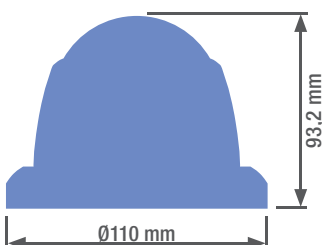

SOFTWARE AND APPS

- HYUVMS and HYUCONNECT for Android and iOS
- HYU VMS client software
- Cloud P2P service: hyucloud.hyundai-security.es

ACCESSORIES

DIMENSIONS

CAMERA

Image sensor	1/3 CMOS, 4 MP		
Effective pixels	2688(H) x 1520(V)		
Resolution	Stream 1	4MP (20 fps), 3MP (20 fps), 1080P, 720P (25/30 fps)	
	Stream 2	640x360, (25/30 fps), 352x288 (25 fps), 352x240 (30 fps)	
Electronic shutter	1/3s ~ 1/100.000s		
IR illumination	30 meters		
Minimum illumination	0,01 lux F1.2 (AGC On) / 0 lux IR ON		

LENS

Lens	2,8 mm
Viewing angle	105,8°
Aperture	F2.0

FUNCTIONS

Day/night	Auto (ICR), programmed
OSD menu	Supported
Backlight compensation	BLC (configurable area), Digital WDR
Noise reduction	3D-DNR
ROI	1 fixed zone
Motion detection	Supported
Privacy mask	Supported
Image adjustment	Brightness, saturation, contrast, sharpness, mirror

ELECTRICAL & ENVIRONMENTAL

Power supply	12V DC (±25%)
Consumption	4W (Max. 6W PoE)
PoE	802.3 af
Working temperature	-30°C ~ +60°C
RH	≤95% (without condensation)
Protection	IP67

PHYSICAL FEATURES

Case	PVC & metal
Dimensions	Ø110 x 93,2 mm
Weight	570 g